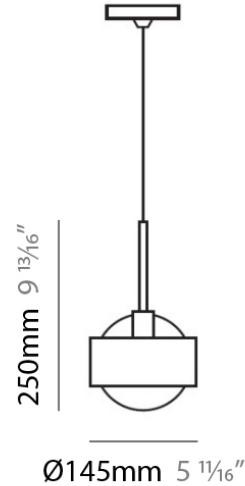

RING SUSPENSION

D81164

GENERAL

Series: Ring
Brand: Panzeri
Division: Design
Mounting Type: Suspension
Mounting Location: Ceiling
Subcategory: Pendant

PHYSICAL

Shape: Sphere
Diameter (mm): 145
Diameter (in): 5 3/4
Height (mm): 250
Height (in): 9 7/8
Max. Overall Height (mm): 2250
Max. Overall Height (in): 88 9/16
Light Distribution: Omnidirectional
Weight (kg): 2.3
Weight (lbs): 5
Diffuser: White Glass
Fixture Finish: Chrome
Fixture Material: Metal

ELECTRICAL

Number of Lamps: 1
Lamp Type: LED Retrofit
Lamp Shape: T4
Bulb Included: Bulb Not Included
Total Output Wattage (W): 3
Max. Wattage Per Lamp (W): 3
Lamp Base: G9
Input Voltage (V): 120

LED

OPTICAL

RATINGS AND CERTIFICATIONS

Certified By: CSA Certified to UL and CSA Standards
IP rating: IP20

PROJECT	_____
TYPE	_____
NOTES	_____
QUANTITY	_____
DATE	_____