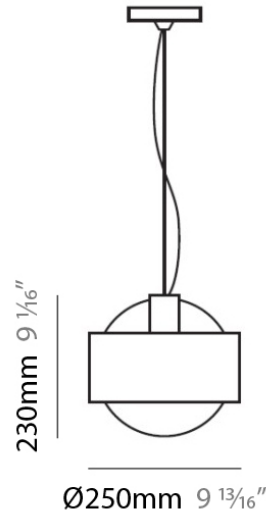

RING SUSPENSION

D81088

GENERAL

Series: Ring
Brand: Panzeri
Division: Design
Mounting Type: Suspension
Mounting Location: Ceiling
Subcategory: Pendant

PHYSICAL

Shape: Sphere
Diameter (mm): 250
Diameter (in): 9 7/8
Height (mm): 230
Height (in): 9
Max. Overall Height (mm): 2230
Max. Overall Height (in): 87 13/16
Light Distribution: Omnidirectional
Weight (kg): 0.5
Weight (lbs): 1
Diffuser: Orange Blown Glass
Fixture Finish: Chrome
Fixture Material: Metal

ELECTRICAL

Number of Lamps: 1
Lamp Type: LED Retrofit
Lamp Shape: G25
Bulb Included: Bulb Not Included
Total Output Wattage (W): 9
Max. Wattage Per Lamp (W): 9
Lamp Base: E26
Input Voltage (V): 120
Upon Request: 277Vac / GU24

LED

OPTICAL

RATINGS AND CERTIFICATIONS

Certified By: CSA Certified to UL and CSA Standards
IP rating: IP20