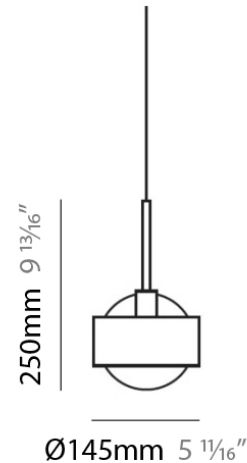

RING SUSPENSION

D81169

GENERAL

Series: Ring
Brand: Panzeri
Division: Design
Mounting Type: Suspension
Mounting Location: Ceiling
Subcategory: Pendant

PHYSICAL

Shape: Sphere
Diameter (mm): 145
Diameter (in): 5 3/4
Height (mm): 250
Height (in): 9 7/8
Max. Overall Height (mm): 2250
Max. Overall Height (in): 88 9/16
Light Distribution: Omnidirectional
Weight (kg): 2.3
Weight (lbs): 5
Diffuser: White Glass
Fixture Finish: Chrome
Fixture Material: Metal

ELECTRICAL

Number of Lamps: 1
Lamp Type: LED Retrofit
Lamp Shape: T4
Bulb Included: Bulb Not Included
Total Output Wattage (W): 3
Max. Wattage Per Lamp (W): 3
Lamp Base: G9
Input Voltage (V): 120

LED

OPTICAL

RATINGS AND CERTIFICATIONS

Certified By: CSA Certified to UL and CSA Standards
IP rating: IP20

PROJECT	_____
TYPE	_____
NOTES	_____
QUANTITY	_____
DATE	_____