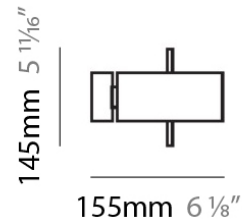

PROJECT	_____
TYPE	_____
NOTES	_____
QUANTITY	_____
DATE	_____

RING SURFACE

D83132

GENERAL

Series: Ring
Brand: Panzeri
Division: Design
Mounting Type: Surface
Mounting Location: Wall
Subcategory: Ambient

PHYSICAL

Shape: Sphere
Length (mm): 155
Length (in): 6 1/8
Height (mm): 145
Height (in): 5 3/4
Extension (mm): 150
Extension (in): 6
Light Distribution: Omnidirectional
Weight (kg): 3.6
Weight (lbs): 8
Diffuser: Black Glass
Fixture Finish: Chrome
Fixture Material: Metal

ELECTRICAL

Number of Lamps: 1
Lamp Type: LED Retrofit
Lamp Shape: T4
Bulb Included: Bulb Not Included
Total Output Wattage (W): 5
Max. Wattage Per Lamp (W): 5
Lamp Base: G9
Input Voltage (V): 120

LED

OPTICAL

RATINGS AND CERTIFICATIONS

Certified By: CSA Certified to UL and CSA Standards
IP rating: IP20