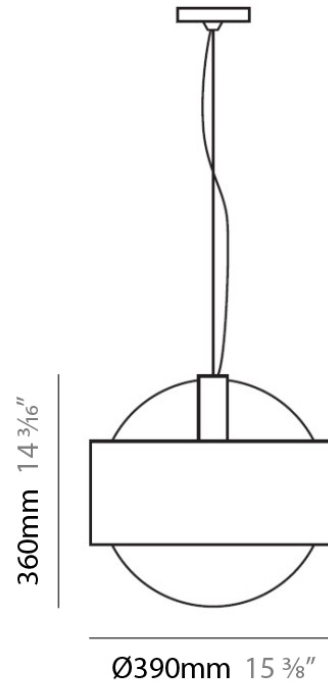

PROJECT	_____
TYPE	_____
NOTES	_____
QUANTITY	_____
DATE	_____

RING SUSPENSION

D81090

GENERAL

Series: Ring
Brand: Panzeri
Division: Design
Mounting Type: Suspension
Mounting Location: Ceiling
Subcategory: Pendant

PHYSICAL

Shape: Sphere
Diameter (mm): 390
Diameter (in): 15 1/4
Height (mm): 360
Height (in): 14 1/4
Max. Overall Height (mm): 2360
Max. Overall Height (in): 92 15/16
Light Distribution: Omnidirectional
Weight (kg): 0.5
Weight (lbs): 1
Diffuser: White Blown Glass
Fixture Finish: Chrome
Fixture Material: Metal

ELECTRICAL

Number of Lamps: 1
Lamp Type: LED Retrofit
Lamp Shape: G30
Bulb Included: Bulb Not Included
Total Output Wattage (W): 12
Max. Wattage Per Lamp (W): 12
Lamp Base: E26
Input Voltage (V): 120
Upon Request: 277Vac / GU24

LED

OPTICAL

RATINGS AND CERTIFICATIONS

Certified By: CSA Certified to UL and CSA Standards
IP rating: IP20