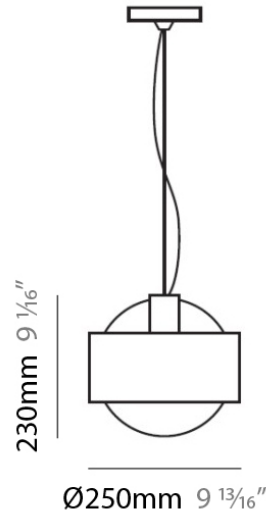

RING SUSPENSION

D81176

GENERAL

Series: Ring
Brand: Panzeri
Division: Design
Mounting Type: Suspension
Mounting Location: Ceiling
Subcategory: Pendant

PHYSICAL

Shape: Sphere
Diameter (mm): 250
Diameter (in): 9 ⁷/₈
Height (mm): 230
Height (in): 9
Light Distribution: Direct / Indirect
Weight (kg): 2.3
Weight (lbs): 5
Fixture Finish: Chrome
Fixture Material: Metal

ELECTRICAL

Number of Lamps: 1
Lamp Type: LED Retrofit
Lamp Shape: G25
Bulb Included: Bulb Not Included
Total Output Wattage (W): 9
Max. Wattage Per Lamp (W): 9
Lamp Base: E26
Input Voltage (V): 120
Upon Request: 277Vac / GU24

LED

OPTICAL

RATINGS AND CERTIFICATIONS

Certified By: CSA Certified to UL and CSA Standards
IP rating: IP20

PROJECT	_____
TYPE	_____
NOTES	_____
QUANTITY	_____
DATE	_____