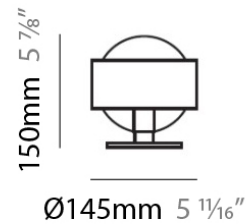

RING PORTABLE

D84244

GENERAL

Series: Ring
Brand: Panzeri
Division: Design
Mounting Type: Portable
Mounting Location: Table
Subcategory: Table

PHYSICAL

Shape: Sphere
Diameter (mm): 145
Diameter (in): 5 ¾
Height (mm): 155
Height (in): 6 ⅛
Light Distribution: Omnidirectional
Weight (kg): 3.2
Weight (lbs): 7
Diffuser: White Glass
Fixture Finish: Chrome
Fixture Material: Glass / Aluminum

ELECTRICAL

Number of Lamps: 1
Lamp Type: LED Retrofit
Lamp Shape: T4
Bulb Included: Bulb Not Included
Total Output Wattage (W): 7
Max. Wattage Per Lamp (W): 7
Lamp Base: G9
Input Voltage (V): 120

LED

OPTICAL

RATINGS AND CERTIFICATIONS

Certified By: CSA Certified to UL and CSA Standards
IP rating: IP20